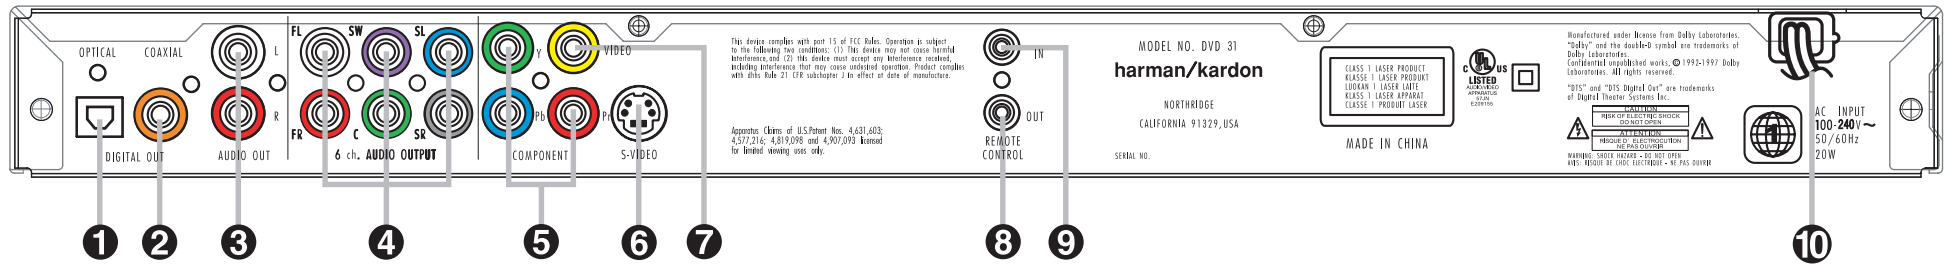

DVD 31 REAR-PANEL CONNECTIONS

1 Optical Digital Output

2 Coaxial Digital Output

3 Analog Audio Outputs

4 5.1-Channel Audio Outputs

5 Component Video Outputs

6 S-Video Output

7 Composite Video Output

8 Remote Control Output

9 Remote Control Input

10 AC Power Cord